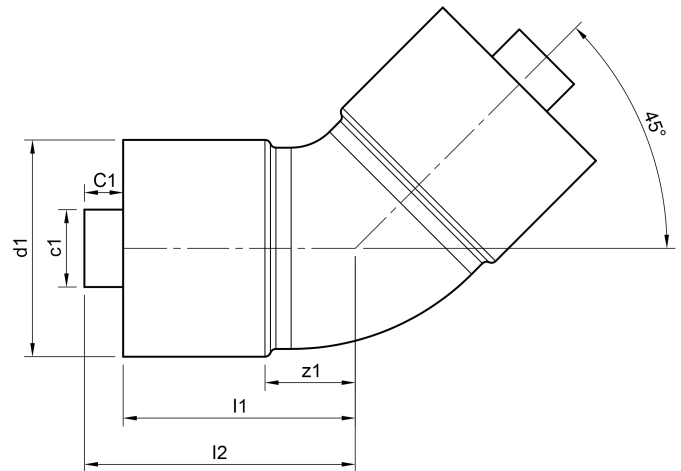

# 45 Degree Elbow - Solder

**ECODU**®

## SIZES

Eco-Duo 45 Degree Elbow for 15mm *	W8329 CS	0.27kg
Eco-Duo 45 Degree Elbow for 22mm *	W8330 CS	0.29kg
Eco-Duo 45 Degree Elbow for 28mm *	W8331 CS	0.32kg
Eco-Duo 45 Degree Elbow for 35mm *	W8332 CS	0.58kg
Eco-Duo 45 Degree Elbow for 42mm *	W8333 CS	0.66kg
Eco-Duo 45 Degree Elbow for 54mm	W1530 CS	1.30kg
Eco-Duo 45 Degree Elbow for 66.7mm	W1531 CS	1.47kg
Eco-Duo 45 Degree Elbow for 76.1mm	W1532 CS	1.50kg
Eco-Duo 45 Degree Elbow for 108mm	W1654 CS	2.75kg