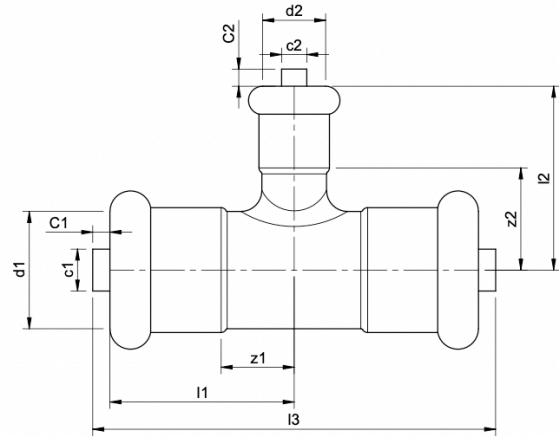

Reduced Tee Branch

SIZES

Eco-Duo Reduced Tee Branch for 22x15x22mm *	W8355 CP	0.36kg
Eco-Duo Reduced Tee Branch for 28x15x28mm *	W8356 CP	0.41kg
Eco-Duo Reduced Tee Branch for 28x22x28mm *	W8357 CP	0.42kg
Eco-Duo Reduced Tee Branch for 35x15x35mm *	W8358 CP	0.67kg
Eco-Duo Reduced Tee Branch for 35x22x35mm *	W8359 CP	0.67kg
Eco-Duo Reduced Tee Branch for 35x28x35mm *	W8360 CP	0.70kg
Eco-Duo Reduced Tee Branch for 42x15x42mm *	W8361 CP	0.73kg
Eco-Duo Reduced Tee Branch for 42x22x42mm *	W8362 CP	0.65kg
Eco-Duo Reduced Tee Branch for 42x28x42mm *	W8363 CP	0.84kg
Eco-Duo Reduced Tee Branch for 54x22x54mm	W1645 CP	1.10kg
Eco-Duo Reduced Tee Branch for 54x28x54mm	W1646 CP	1.08kg
Eco-Duo Reduced Tee Branch for 54x35x54mm	W1647 CP	1.11kg
Eco-Duo Reduced Tee Branch for 54x42x54mm	W1648 CP	1.22kg
Eco-Duo Reduced Tee Branch for 66.7x28x66.7mm	W1669 CP	2.848kg
Eco-Duo Reduced Tee Branch for 66.7x35x66.7mm	W1668 CP	2.848kg
Eco-Duo Reduced Tee Branch for 66.7x42x66.7mm	W1667 CP	2.848kg
Eco-Duo Reduced Tee Branch for 66.7x54x66.7mm	W1666 CP	2.848kg
Eco-Duo Reduced Tee Branch for 76.1x28x76.1mm	W1665 CP	3.779kg
Eco-Duo Reduced Tee Branch for 76.1x35x76.1mm	W1664 CP	3.779kg
Eco-Duo Reduced Tee Branch for 76.1x42x76.1mm	W1663 CP	3.779kg
Eco-Duo Reduced Tee Branch for 76.1x54x76.1mm	W1662 CP	3.779kg
Eco-Duo Reduced Tee Branch for 76.1x66.7x76.1mm	W1661 CP	3.779kg
Eco-Duo Reduced Tee Branch for 108x54x108mm	W1594 CP	3.05kg
Eco-Duo Reduced Tee Branch for 108x66.7x108mm	W1595 CP	3.23kg
Eco-Duo Reduced Tee Branch for 108x76.1x108mm	W1596 CP	3.23kg

MATERIALS

Body: Copper
Separators: 316 Stainless Steel

MAX PRESSURE

16 Bar

NOTES

Only for use with potable water
Only for use with pumped recirculated water

FINISHING OPTIONS

Copper CP