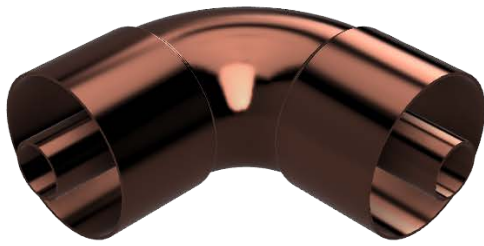

90 Degree Elbow - Solder

ECODU®

SIZES

Eco-Duo 90 Degree Elbow for 15mm *	W8319 CS	0.27kg
Eco-Duo 90 Degree Elbow for 22mm *	W8320 CS	0.35kg
Eco-Duo 90 Degree Elbow for 28mm *	W8321 CS	0.38kg
Eco-Duo 90 Degree Elbow for 35mm *	W8322 CS	0.62kg
Eco-Duo 90 Degree Elbow for 42mm *	W8323 CS	0.70kg
Eco-Duo 90 Degree Elbow for 54mm	W1514 CS	1.03kg
Eco-Duo 90 Degree Elbow for 66.7mm	W1515 CS	1.48kg
Eco-Duo 90 Degree Elbow for 76.1mm	W1516 CS	1.76kg
Eco-Duo 90 Degree Elbow for 108mm	W1650 CS	2.40kg

* Only available in packs of 10

MATERIALS

Body: Copper
Separators: 316 Stainless Steel

MAX PRESSURE

16 Bar

NOTES

Only for use with potable water
Only for use with pumped recirculated water

FEATURES AND BENEFITS

FINISHING OPTIONS

Copper CS

SKU	DESC	l1	l2	d1	z1	c1	C1
W8319 CS	15mm	30	35	15	18	6	5
W8320 CS	22mm	43	48	22	27	8	5
W8321 CS	28mm	53	58	28	34	10	5
W8322 CS	35mm	67	72	35	43	15	5
W8323 CS	42mm	79	84	42	51	15	5
W1514 CS	54mm	99	104	54	65	22	5
W1515 CS	66.7mm	116	121	66.7	81	22	5
W1516 CS	76.1mm	127	132	76.1	92	28	5
W1650 CS	108mm	179	184	108	131	35	5