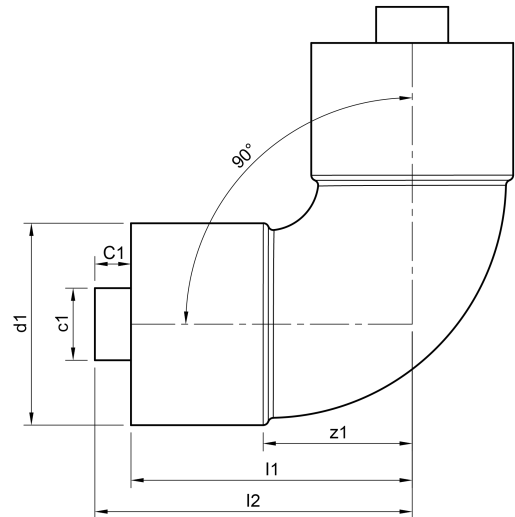

90 Degree Elbow - Solder

ECODU®

SIZES

Eco-Duo 90 Degree Elbow for 15mm *	W8319 CS	0.27kg
Eco-Duo 90 Degree Elbow for 22mm *	W8320 CS	0.35kg
Eco-Duo 90 Degree Elbow for 28mm *	W8321 CS	0.38kg
Eco-Duo 90 Degree Elbow for 35mm *	W8322 CS	0.62kg
Eco-Duo 90 Degree Elbow for 42mm *	W8323 CS	0.70kg
Eco-Duo 90 Degree Elbow for 54mm	W1514 CS	1.03kg
Eco-Duo 90 Degree Elbow for 66.7mm	W1515 CS	1.48kg
Eco-Duo 90 Degree Elbow for 76.1mm	W1516 CS	1.76kg
Eco-Duo 90 Degree Elbow for 108mm	W1650 CS	2.40kg

* Only available in packs of 10

MATERIALS

Body: Copper
Separators: 316 Stainless Steel

MAX PRESSURE

16 Bar

NOTES

Only for use with potable water
Only for use with pumped recirculated water

FEATURES AND BENEFITS

FINISHING OPTIONS

Copper CS

SKU	DESC	l1	l2	d1	z1	c1	C1
W8319 CS	15mm	30	35	15	18	6	5
W8320 CS	22mm	43	48	22	27	8	5
W8321 CS	28mm	53	58	28	34	10	5
W8322 CS	35mm	67	72	35	43	15	5
W8323 CS	42mm	79	84	42	51	15	5
W1514 CS	54mm	99	104	54	65	22	5
W1515 CS	66.7mm	116	121	66.7	81	22	5
W1516 CS	76.1mm	127	132	76.1	92	28	5
W1650 CS	108mm	179	184	108	131	35	5